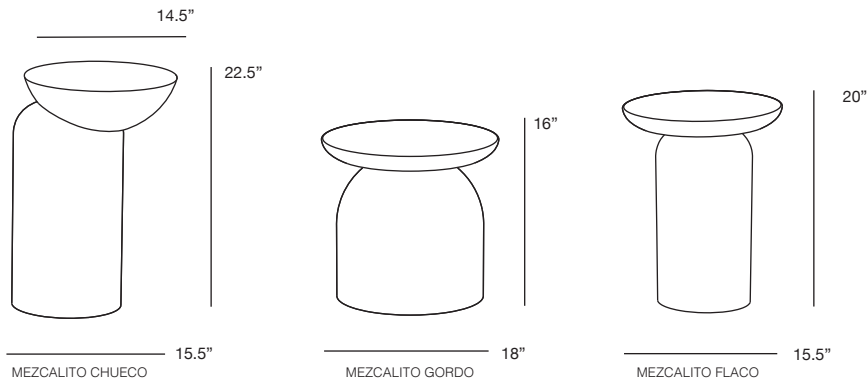

Mezcalitos Set

MATERIAL

Shown in white oak and limestone.

WALNUT

WHITE OAK

ASH

CHERRY

ASH BLACK

MAPLE BLEACHED

LIMESTONE

FINISH

Hand applied 0% VOC hardwax oil.

LEAD TIME 18-20 weeks

BASE PRICE \$8,900.00

Custom sizing and finishes upon request.
All pieces are made-to-order
Trade discounts available.

Handling and shipping are not included in price and lead time.