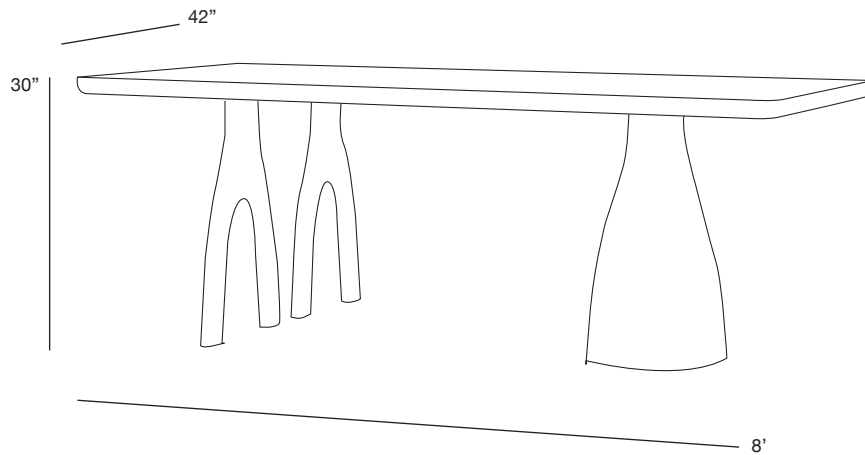

Mezcal Dining Table

MATERIAL
Shown in Walnut and Ash.

FINISH Hand applied 0% VOC hardwax oil.

LEAD TIME 18-20 weeks

BASE PRICE \$13,00.00

Custom sizing and finishes upon request.
All pieces are made-to-order
Trade discounts available.